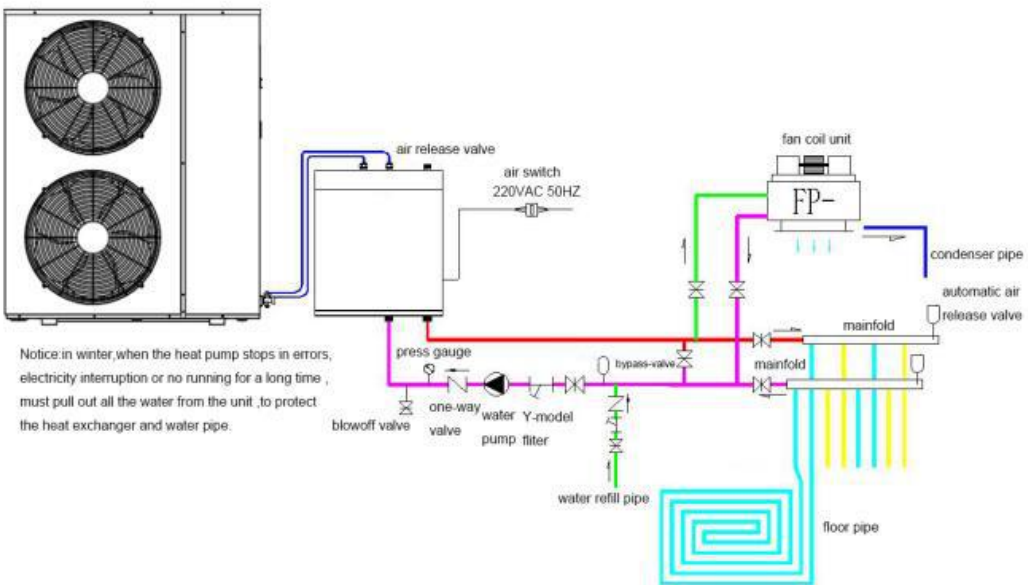

Heat water for pressure bearing water tank

Floor heating +Hot water

installation diagram of heating&cooling solution

	soft connection		solenoid valve		gate valve		safety valve
	Exhaust valves		one way valve		Shunt valve		make-up valve

The installation diagram of heating/cooling & hot water solution